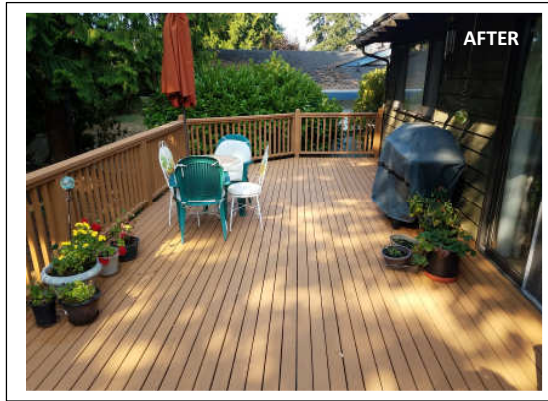

"I will forever remember this day. You've touched my life & allowed me to dream of hope. A heart-felt thank you to you all. – Home Owner

"To all the volunteers, we thank you from the bottom of our hearts." – Newport Heights Elementary Principal

"Overjoyed! This day is a gift & a blessing to our school and students." – Big Picture Office Manager

"Seeing in action the power of an entire community coming around a school...it is inspiring." – Sherwood Forest Elementary Principal

"Love, serve, pray & give where you live...schools & neighborhoods eventually get changed." – Bellevue Church Pastor

"I've seen first-hand what this day does for the schools & community. Wow!" – JSD Volunteer

Organizer Contact Information

Ken Carpenter

425-818-4106 office

425-443-4566 cell

jsd@jubileereach.org

www.jubileereach.org/serviceday

The 2019 Jubilee Service Day is sponsored by Jubilee REACH, a non-profit organization in Bellevue.